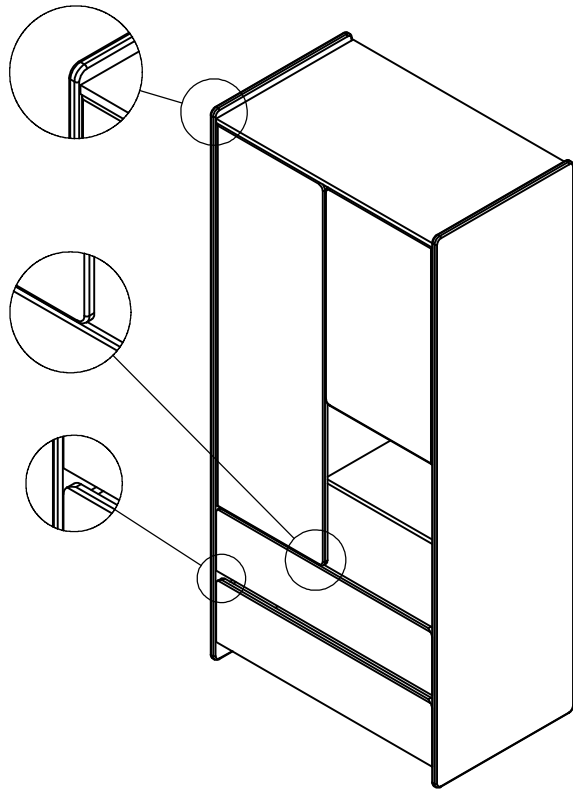

front view

KIDDY changing table

PINE WOOD
NATURAL

KIDDY changing table - measurements

top view

side view

front view

KIDDY wardrobe

SATIN WHITE

PINE WOOD
NATURAL

2 DOORS
2 DRAWERS
2 ALCOVES

WITH NATURAL
PINE WOOD SHELF

KIKL2214

COPYRIGHT © 2018 VIPACK, ALL RIGHTS RESERVED

All contents on this document are protected by copyright & patents. Except as specifically permitted herein, no portion of the information on this document may be reproduced in any form, or by any means, without prior written permission from Vipack bvba. No parts of the designs and the products can be copied or transmitted. Product and drawings under Patent and Copyright

KIDDY wardrobe - measurements

DRAWERS : METAL SLIDES
DOORS : METAL HINGES

All contents on this document are protected by copyright & patents. Except as specifically permitted herein, no portion of the information on this document may be reproduced in any form, or by any means, without prior written permission from Vipack bvba. No parts of the designs and the products can be copied or transmitted. Product and drawings under Patent and Copyright