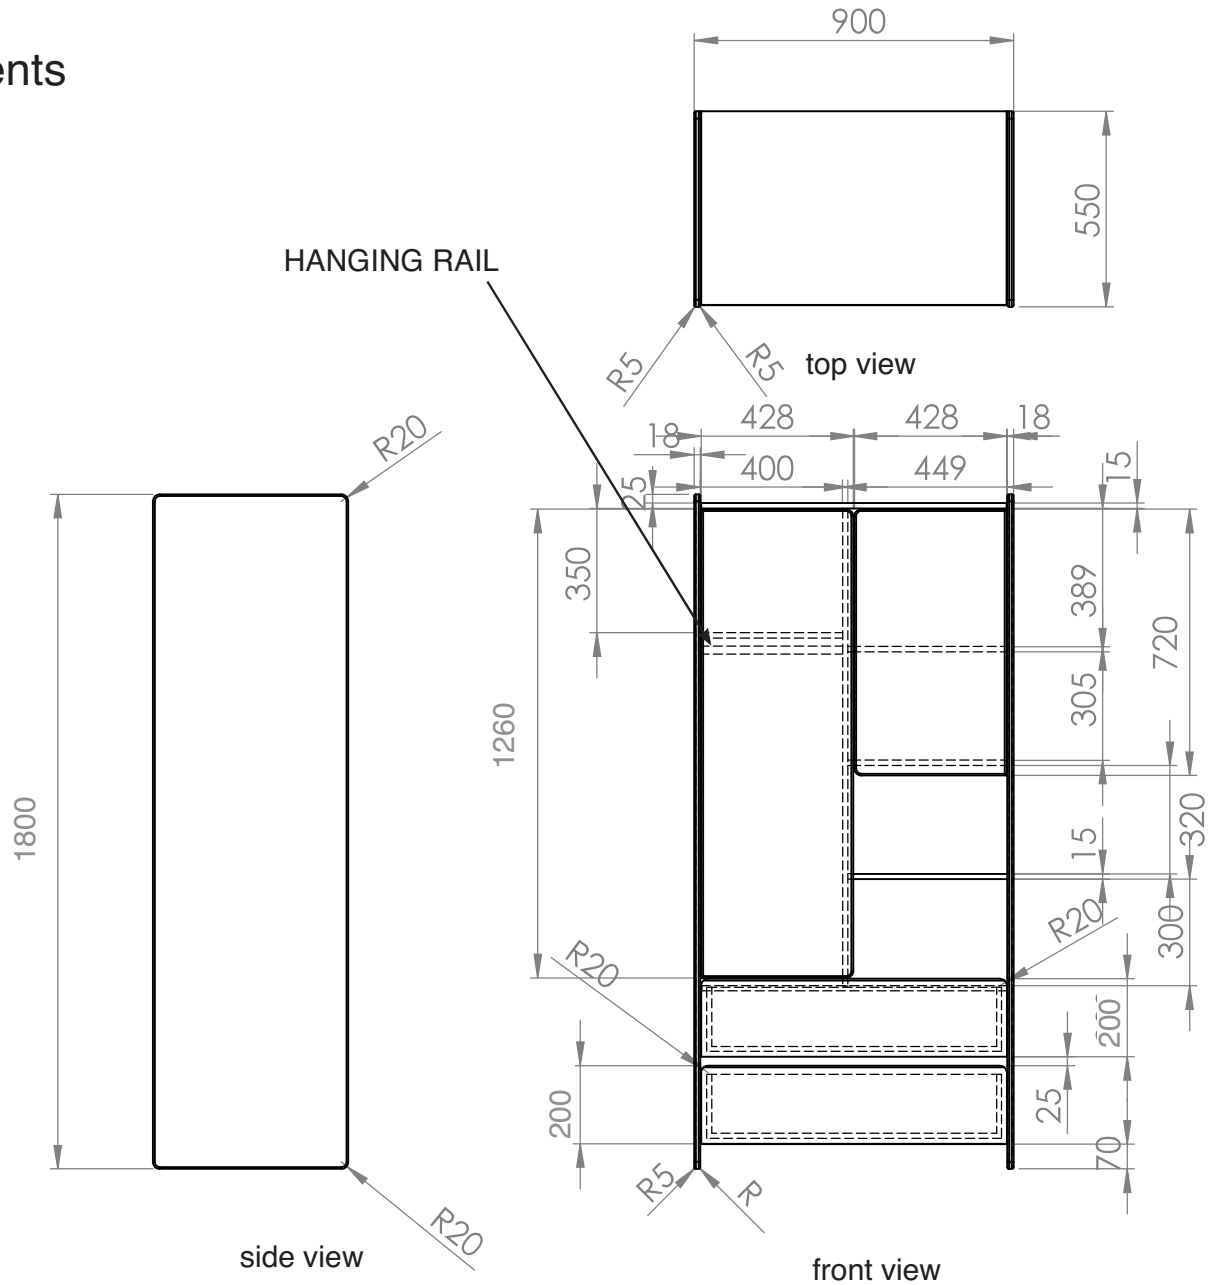

55cm

92cm

90cm

DRAWERS : METAL BALL BEARING SLIDES

KIDDY chest of drawers - measurements

DRAWERS : METAL SLIDES

side view

top view

front view

KIDDY changing table

PINE WOOD
NATURAL

KIDDY changing table - measurements

top view

side view

front view

KIDDY wardrobe

SATIN WHITE

PINE WOOD
NATURAL

2 DOORS
2 DRAWERS
2 ALCOVES

WITH NATURAL
PINE WOOD SHELF

KIKL2214

COPYRIGHT © 2018 VIPACK, ALL RIGHTS RESERVED

All contents on this document are protected by copyright & patents. Except as specifically permitted herein, no portion of the information on this document may be reproduced in any form, or by any means, without prior written permission from Vipack bvba. No parts of the designs and the products can be copied or transmitted. Product and drawings under Patent and Copyright

KIDDY wardrobe - measurements

DRAWERS : METAL SLIDES
DOORS : METAL HINGES

All contents on this document are protected by copyright & patents. Except as specifically permitted herein, no portion of the information on this document may be reproduced in any form, or by any means, without prior written permission from Vipack bvba. No parts of the designs and the products can be copied or transmitted. Product and drawings under Patent and Copyright