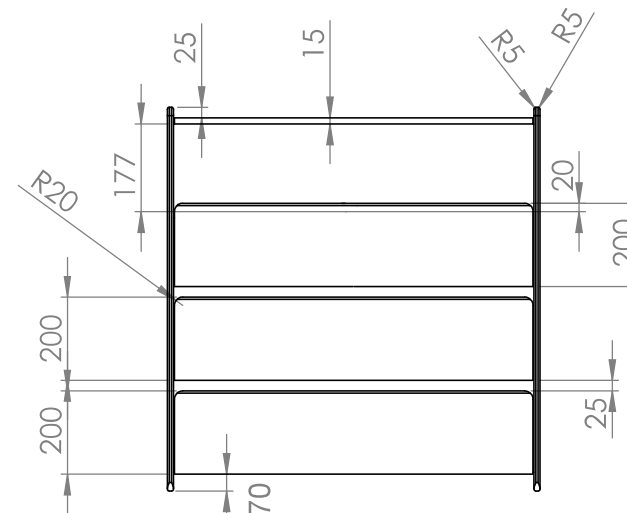

55cm

92cm

90cm

DRAWERS : METAL BALL BEARING SLIDES

KIDDY chest of drawers - measurements

DRAWERS : METAL SLIDES

side view

top view

front view

KIDDY changing table

PINE WOOD
NATURAL

KIDDY changing table - measurements

top view

side view

front view

KIDDY wardrobe