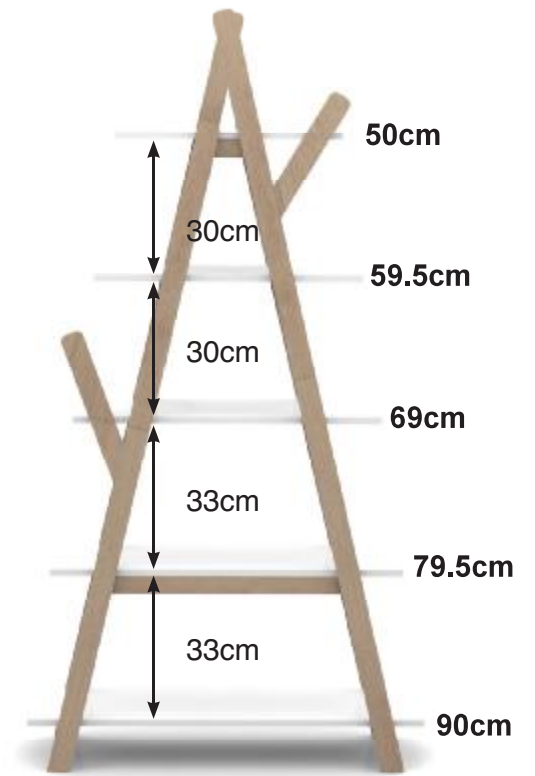

Pine wood and MDF
Same finish as NEST BED