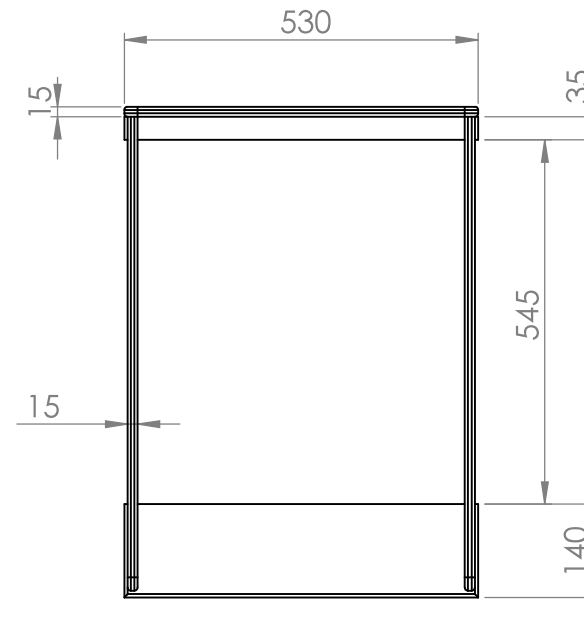

55cm

92cm

90cm

DRAWERS : METAL BALL BEARING SLIDES

KIDDY chest of drawers - measurements

DRAWERS : METAL SLIDES

side view

top view

front view

KIDDY changing table

PINE WOOD
NATURAL

KIDDY changing table - measurements

top view

side view

front view

KIDDY wardrobe

SATIN WHITE

PINE WOOD
NATURAL

2 DOORS
2 DRAWERS
2 ALCOVES

WITH NATURAL
PINE WOOD SHELF

KIKL2214

COPYRIGHT © 2018 VIPACK, ALL RIGHTS RESERVED

All contents on this document are protected by copyright & patents. Except as specifically permitted herein, no portion of the information on this document may be reproduced in any form, or by any means, without prior written permission from Vipack bvba. No parts of the designs and the products can be copied or transmitted. Product and drawings under Patent and Copyright

KIDDY wardrobe - measurements

DRAWERS : METAL SLIDES
DOORS : METAL HINGES

All contents on this document are protected by copyright & patents. Except as specifically permitted herein, no portion of the information on this document may be reproduced in any form, or by any means, without prior written permission from Vipack bvba. No parts of the designs and the products can be copied or transmitted. Product and drawings under Patent and Copyright