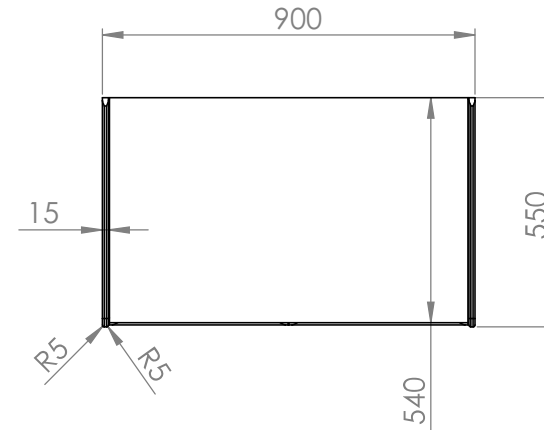

55cm

92cm

90cm

DRAWERS : METAL BALL BEARING SLIDES

KIDDY chest of drawers - measurements

DRAWERS : METAL SLIDES

side view

top view

front view

KIDDY changing table

PINE WOOD
NATURAL

KIDDY changing table - measurements

top view

side view

front view

KIDDY wardrobe