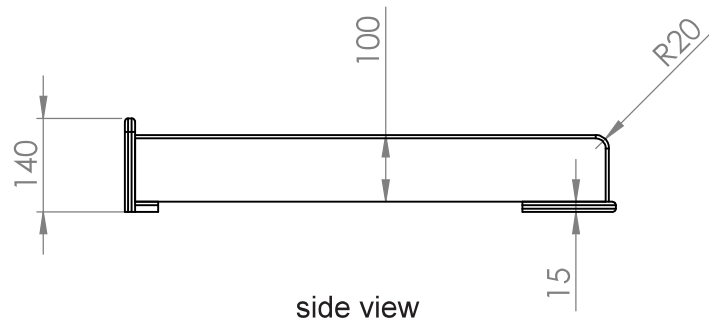

55cm

92cm

90cm

DRAWERS : METAL BALL BEARING SLIDES

KIDDY chest of drawers - measurements

DRAWERS : METAL SLIDES

side view

top view

front view

KIDDY changing table

PINE WOOD
NATURAL

KIDDY changing table - measurements

top view

side view

front view

KIDDY wardrobe